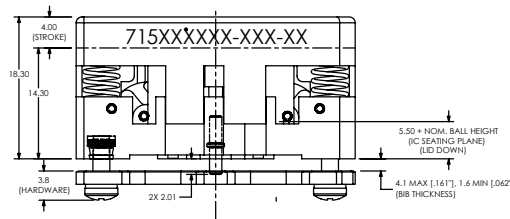

With optional threaded inserts