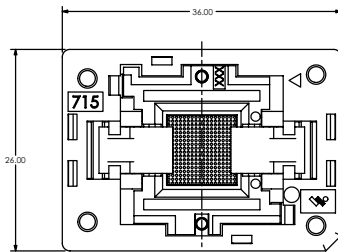

## 715 SERIES SOCKET FOR CSP/BGA PACKAGES

- > Open Top
- > Compression surface mount
- > Spring and probe contact
- > 4 point crown tip interface on DUT solder ball
- > Pointed probe maintains continuous contact to PCB
- > Spring loaded floating locator plate
- > Various pitches available

### With optional threaded inserts