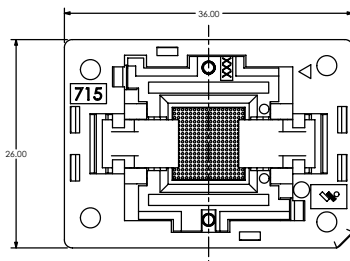

## 715 SERIES SOCKET FOR CSP/BGA PACKAGES

- > Open Top
- > Compression surface mount
- > Spring and probe contact
- > 4 point crown tip interface on DUT solder ball
- > Pointed probe maintains continuous contact to PCB
- > Spring loaded floating locator plate
- > Various pitches available

### With optional threaded inserts